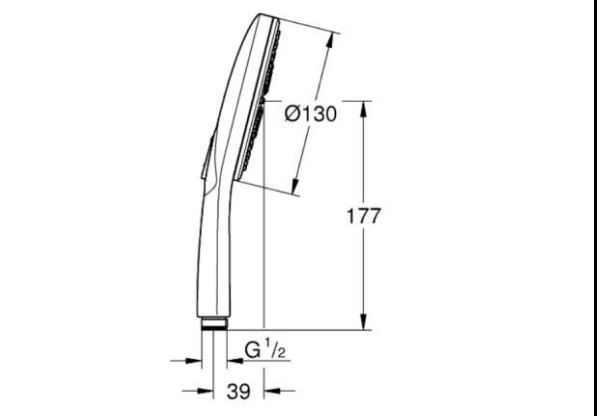

PROJECT		REF		REV	ITEM CODE	
LOCATION		DATE			PAGE	

SANITARY WARE SPECIFICATION SHEET

Item Descriptions	GROHE (Germany) "Rainshower SmartActive 130" Brushed nickel 3 sprays hand shower ; Nominal flow rate 8.1 L/min in WELS Grade 1 ; Registration No.SB 21-0018
Dimensions	L130 x W130 x H177 mm
Model	26574EN0
Finish	Brushed Nickel
Manufacturer	GROHE Limited
Country of Origin	Germany
Supplier	Acme Sanitary Ware Co. Ltd Mr. Eric Wong/ Mr. Don Yuen
Contact Tel/Fax	(852) 2388-7171 / (852) 2710-8012
E-mail	acme@acmesanitary.com.hk
Website	www.acmesanitary.com.hk

Illustration/ Drawing

- spray plate chrome
- GROHE Rain including DripStop, Jet including DripStop, ActiveMassage
- **GROHE EcoJoy** 9.5 l/min flow limiter
- **GROHE DreamSpray** perfect spray pattern
- **GROHE SmartTip** showering spray selection via push of a ring
- **GROHE StarLight** chrome finish
- **SpeedClean** anti-lime system
- **Inner WaterGuide** for a longer life
- universal mounting system, fitting all standard shower hoses
- suitable for instantaneous heater