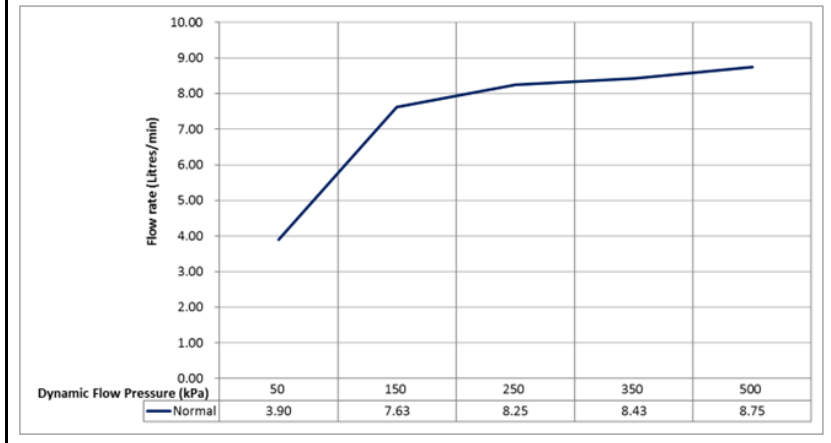

PROJECT		REF		REV	ITEM CODE	
LOCATION		DATE			PAGE	

SANITARY WARE SPECIFICATION SHEET

Item Descriptions	GROHE (Germany) "Rainshower SmartActive 130" Brushed nickel 3 sprays hand shower ; Nominal flow rate 8.1 L/min in WELS Grade 1 ; Registration No.SB 21-0018
Dimensions	L130 x W130 x H177 mm
Model	26574EN0
Finish	Brushed Nickel
Manufacturer	GROHE Limited
Country of Origin	Germany
Supplier	Acme Sanitary Ware Co. Ltd Mr. Eric Wong/ Mr. Don Yuen
Contact Tel/Fax	(852) 2388-7171 / (852) 2710-8012
E-mail	acme@acmesanitary.com.hk
Website	www.acmesanitary.com.hk

Illustration/ Drawing

- spray plate chrome
- GROHE Rain including DripStop, Jet including DripStop, ActiveMassage
- **GROHE EcoJoy** 9.5 l/min flow limiter
- **GROHE DreamSpray** perfect spray pattern
- **GROHE SmartTip** showering spray selection via push of a ring
- **GROHE StarLight** chrome finish
- **SpeedClean** anti-lime system
- **Inner WaterGuide** for a longer life
- universal mounting system, fitting all standard shower hoses
- suitable for instantaneous heater

在用水效益標籤上展示的標誌 <i>Symbolic Presentation on the Water Efficiency Label</i>	:	 滴水點 <i>Water droplet(s)</i>
用水效益級別 <i>Water Efficiency Grade</i>	:	1
耗水量 <i>Water Consumption</i>	:	8.1 公升/分鐘 <i>litres/minute</i>